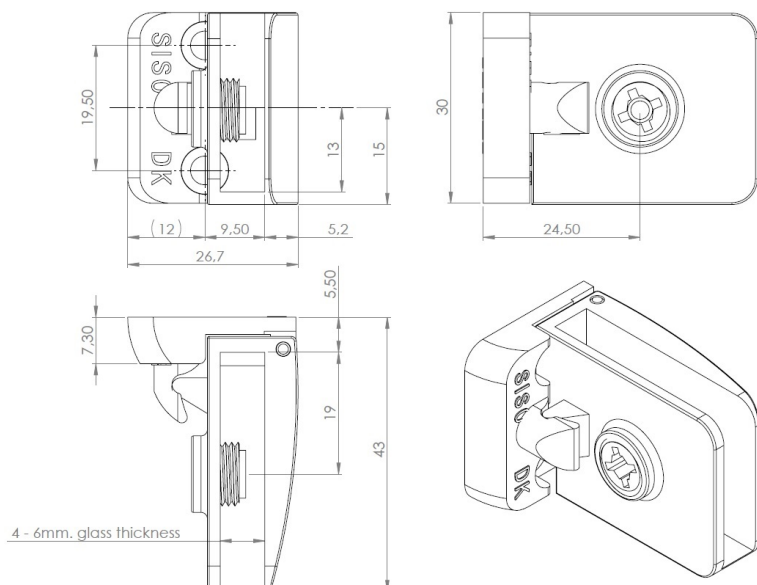

PRODUCT SHEET

Description:

Glass Door Hinge "Square" Top+Bottom,CPL,F/Narrow Frames, W/ Short Mounting Plate, F/Inset Doors, Thickness 4-5mm, 1 ABS, Screw W/PVC Tip & 1 ABS Screw W/Hard $\varnothing 5 \times 3,5$ mm ABS Extension,, Catch Made Of ABS Plastic

Item number:

15.06.215-0

Units	Box	Carton	HS Code	Barcode
Pair	10	100	8302100090	 5704866054621

SISO A/S

Mileparken 11
DK-2740 Skovlunde
Denmark
VAT: DK 24786013

Phone +45 45 830 900

www.siso.dk
siso@siso.dk